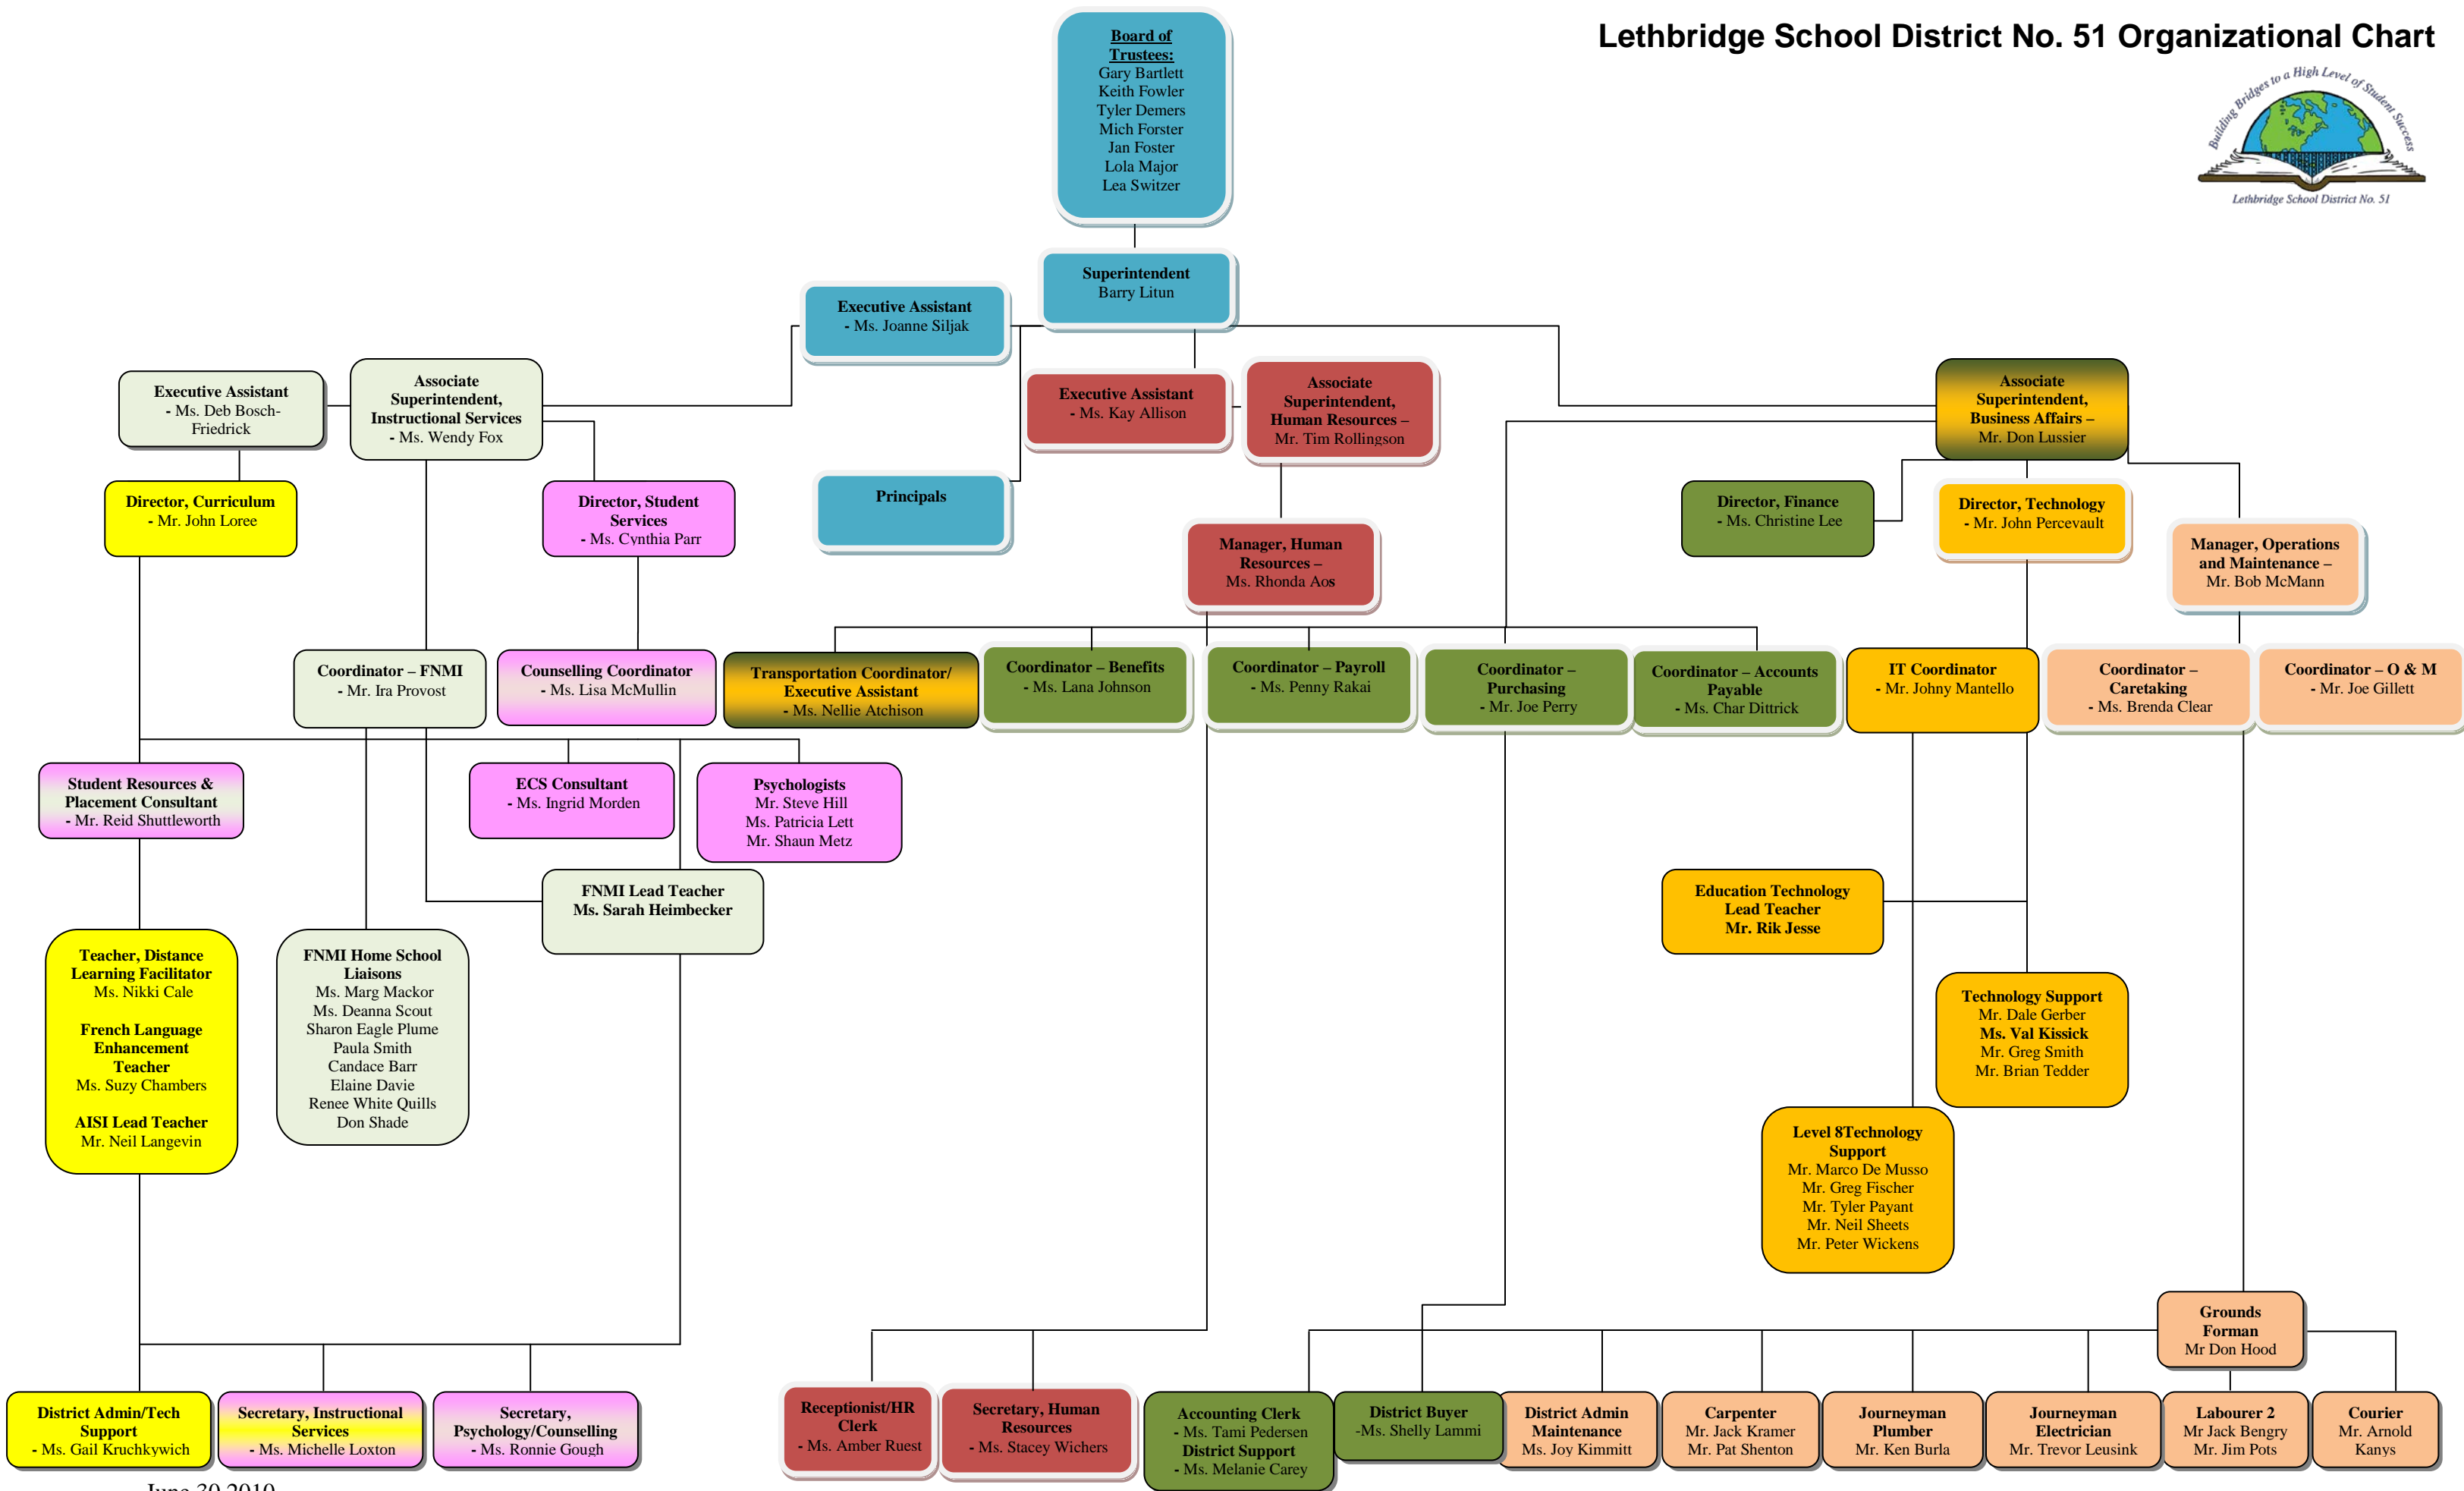

# Lethbridge School District No. 51 Organizational Chart

June 30, 2010